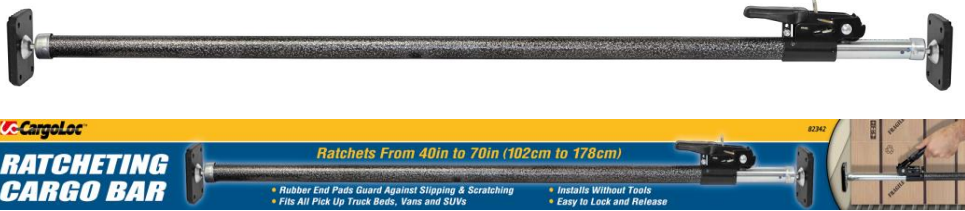

82342

MODEL	UPC 0-35794-	DESCRIPTION / SPEC	PKG	SHIP	CASE	WT	CUBE
EMERGENCY TOW / RECOVERY STRAPS / ROPE							
82493	82493-8	2" x 15' x 10,000lbs - Tow Strap, Hooks	Sleeve	3	3	9.00	0.25
82494	82494-5	2" x 20' x 10,000lbs - Tow Strap, Hooks	Sleeve	3	3	9.50	0.25
82497	82497-6	2" x 20' x 17,000lbs - Recovery Strap, Loops	Sleeve	3	3	10.50	0.30
82492	82492-1	5/8" x 13' x 6,000lbs - Tow Rope, Hooks	Sleeve	4	16	41.40	2.52
ANCHORS, TRUCK HARDWARE, CARGO BAR							
82485	82485-3	2 Pc. Premium Anchors, Chrome	Clam	3	12	16.54	1.43
82489	82489-1	2 Pc. Ring Anchors, 1,200lbs (24 / Display)	Bulk	24	96	26.00	0.62
82342	82342-9	Ratcheting Cargo Bar, 40" to 70"	Box	6	6	33.00	1.64
CARGO NETS							
84065	84065-5	48" to 60" x 12" Storage Net	Box	2	8	5.45	0.69
84067	84067-9	78" x 55" Adjustable Truck Net	Box	2	8	18.35	1.99
84060	84060-0	15" x 15" x 6 Hooks - Motorcycle / ATV Net	Bag	4	24	13.10	1.42
84061	84061-7	Bed Bungee Kit - Adjustable	Blister	4	4	5.00	0.47
84063	84063-1	46" x 34" x 16 Hooks - Rooftop Basket Net	Box	2	8	10.50	0.97
84062	84062-4	60" x 78" x 24 Hooks - Pick-Ups, Crimp Covers	Clam	2	8	33.88	3.54
62374	62374-6	40" x 50" x 16 Hooks - Car Roof Racks	Clam	16	16	25.10	3.83
62376	62376-0	72" x 96" x 32 Hooks - Full Size Trucks	Clam	10	10	41.59	3.60